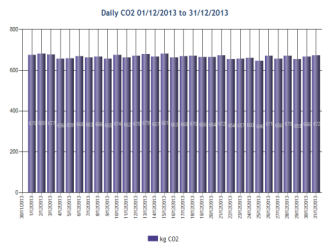

Carbon Reporting