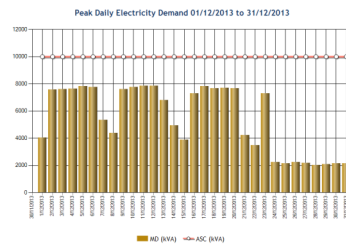

Cost Analysis

Tenant Billing

Headline: Haverhill Shopping Aircraft Bankers - Predicted Energy Bill for July 2013

Category	Amount	Consumption (kWh)	Rate
Electricity	10000	1000000	0.01
Gas	5000	500000	0.01
Water	2000	200000	0.01
Waste	1000	100000	0.01
Other	500	50000	0.01
Total	18500	1850000	0.01