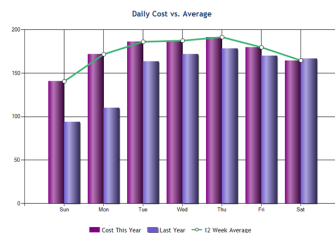

Cost Analysis

Tenant Billing

Headline: Haverhill Shopping Aircraft Bankers - Predicted Energy Bill for July 2013

Category	Amount	Consumption (kWh)	Rate
Electricity	10000	1000000	0.01
Gas	5000	500000	0.01
Water	2000	200000	0.01
Waste	1000	100000	0.01
Other	500	50000	0.01
Total	18500	1850000	0.01