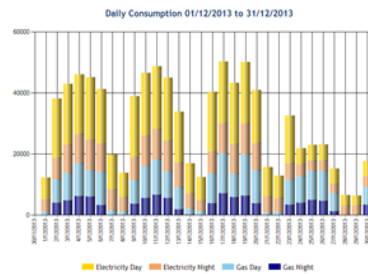

◆ Energy Usage Reports

◆ Target Setting

◆ Carbon Reporting

◆ Power and Demand

◆ Cost Analysis

◆ Tenant Billing

◆ Alert Triggers

ENMAT Energy Monitoring Software

Consumption