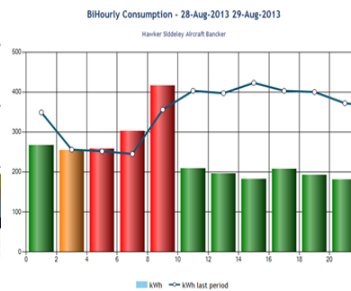

◆ Cost Analysis

◆ Tenant Billing

◆ Alert Triggers

ENMAT Energy Monitoring Software

Consumption

Target Setting

Carbon Reporting

Power and Demand

Cost Analysis

Tenant Billing

Headline: Haverhill Shopping Aircraft Bankers - Predicted Energy Bill for July 2013

Category	Amount	Consumption (kWh)	Rate
Electricity	10000	1000000	0.01
Gas	5000	500000	0.01
Water	2000	200000	0.01
Waste	1000	100000	0.01
Other	500	50000	0.01
Total	18500	1850000	0.01