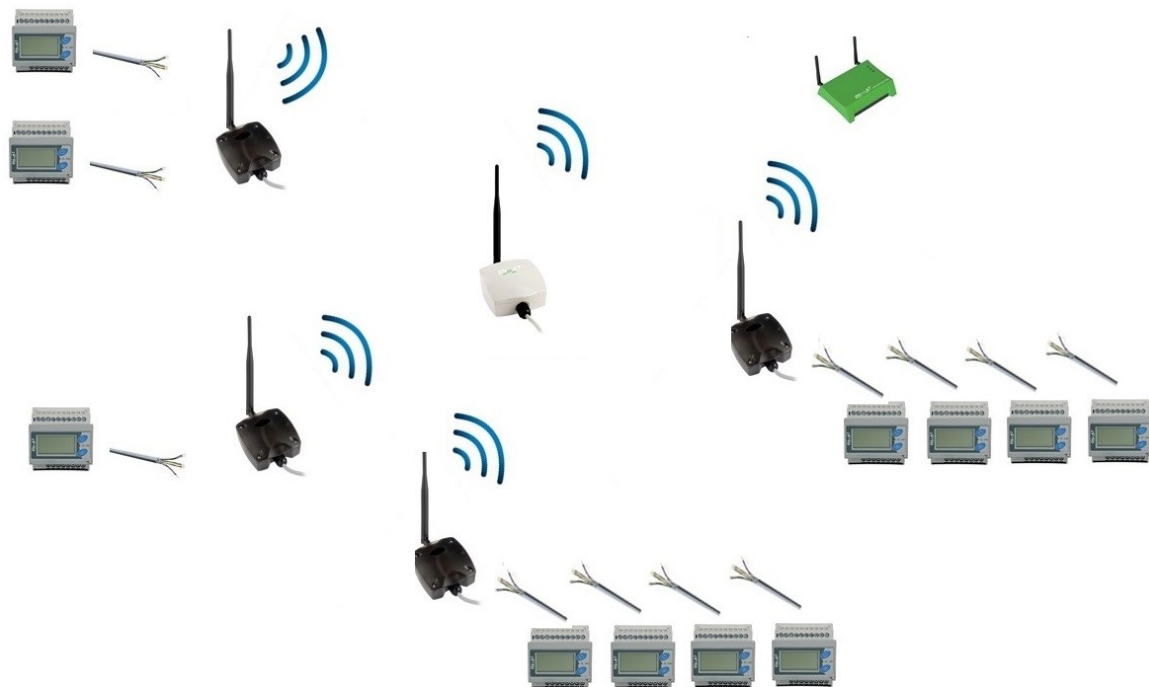

ENMAT Wireless Repeater

- Easy to install and configure
- Repeats wireless messages between devices with poor links or out of coverage
- Routing function

The ENMAT Wireless Repeater is designed to extend the radio range of devices making possible cross obstacles or large distances. It does not require any other connection but the supply of power.

Visit ENMAT today for more information.

www.en-mat.com Email info@en-mat.com or call +44 (0) 161 448 7722

ENMAT Wireless Repeater

- ◆ RF power 1mW
- ◆ Reduces/removes Modbus Cabling

Communicates to ENMAT Cloud Server Software via Energy Data Loggers.