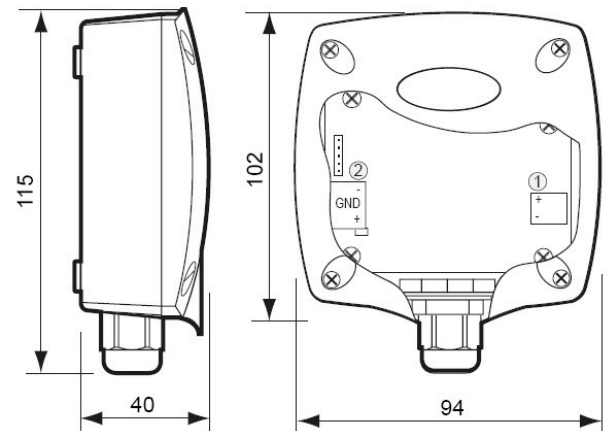

ENMAT Wireless Repeater

- Easy to install and configure
- Repeats wireless messages between devices with poor links or out of coverage
- Routing function

The ENMAT Wireless Repeater is designed to extend the radio range of devices making possible cross obstacles or large distances. It does not require any other connection but the supply of power.